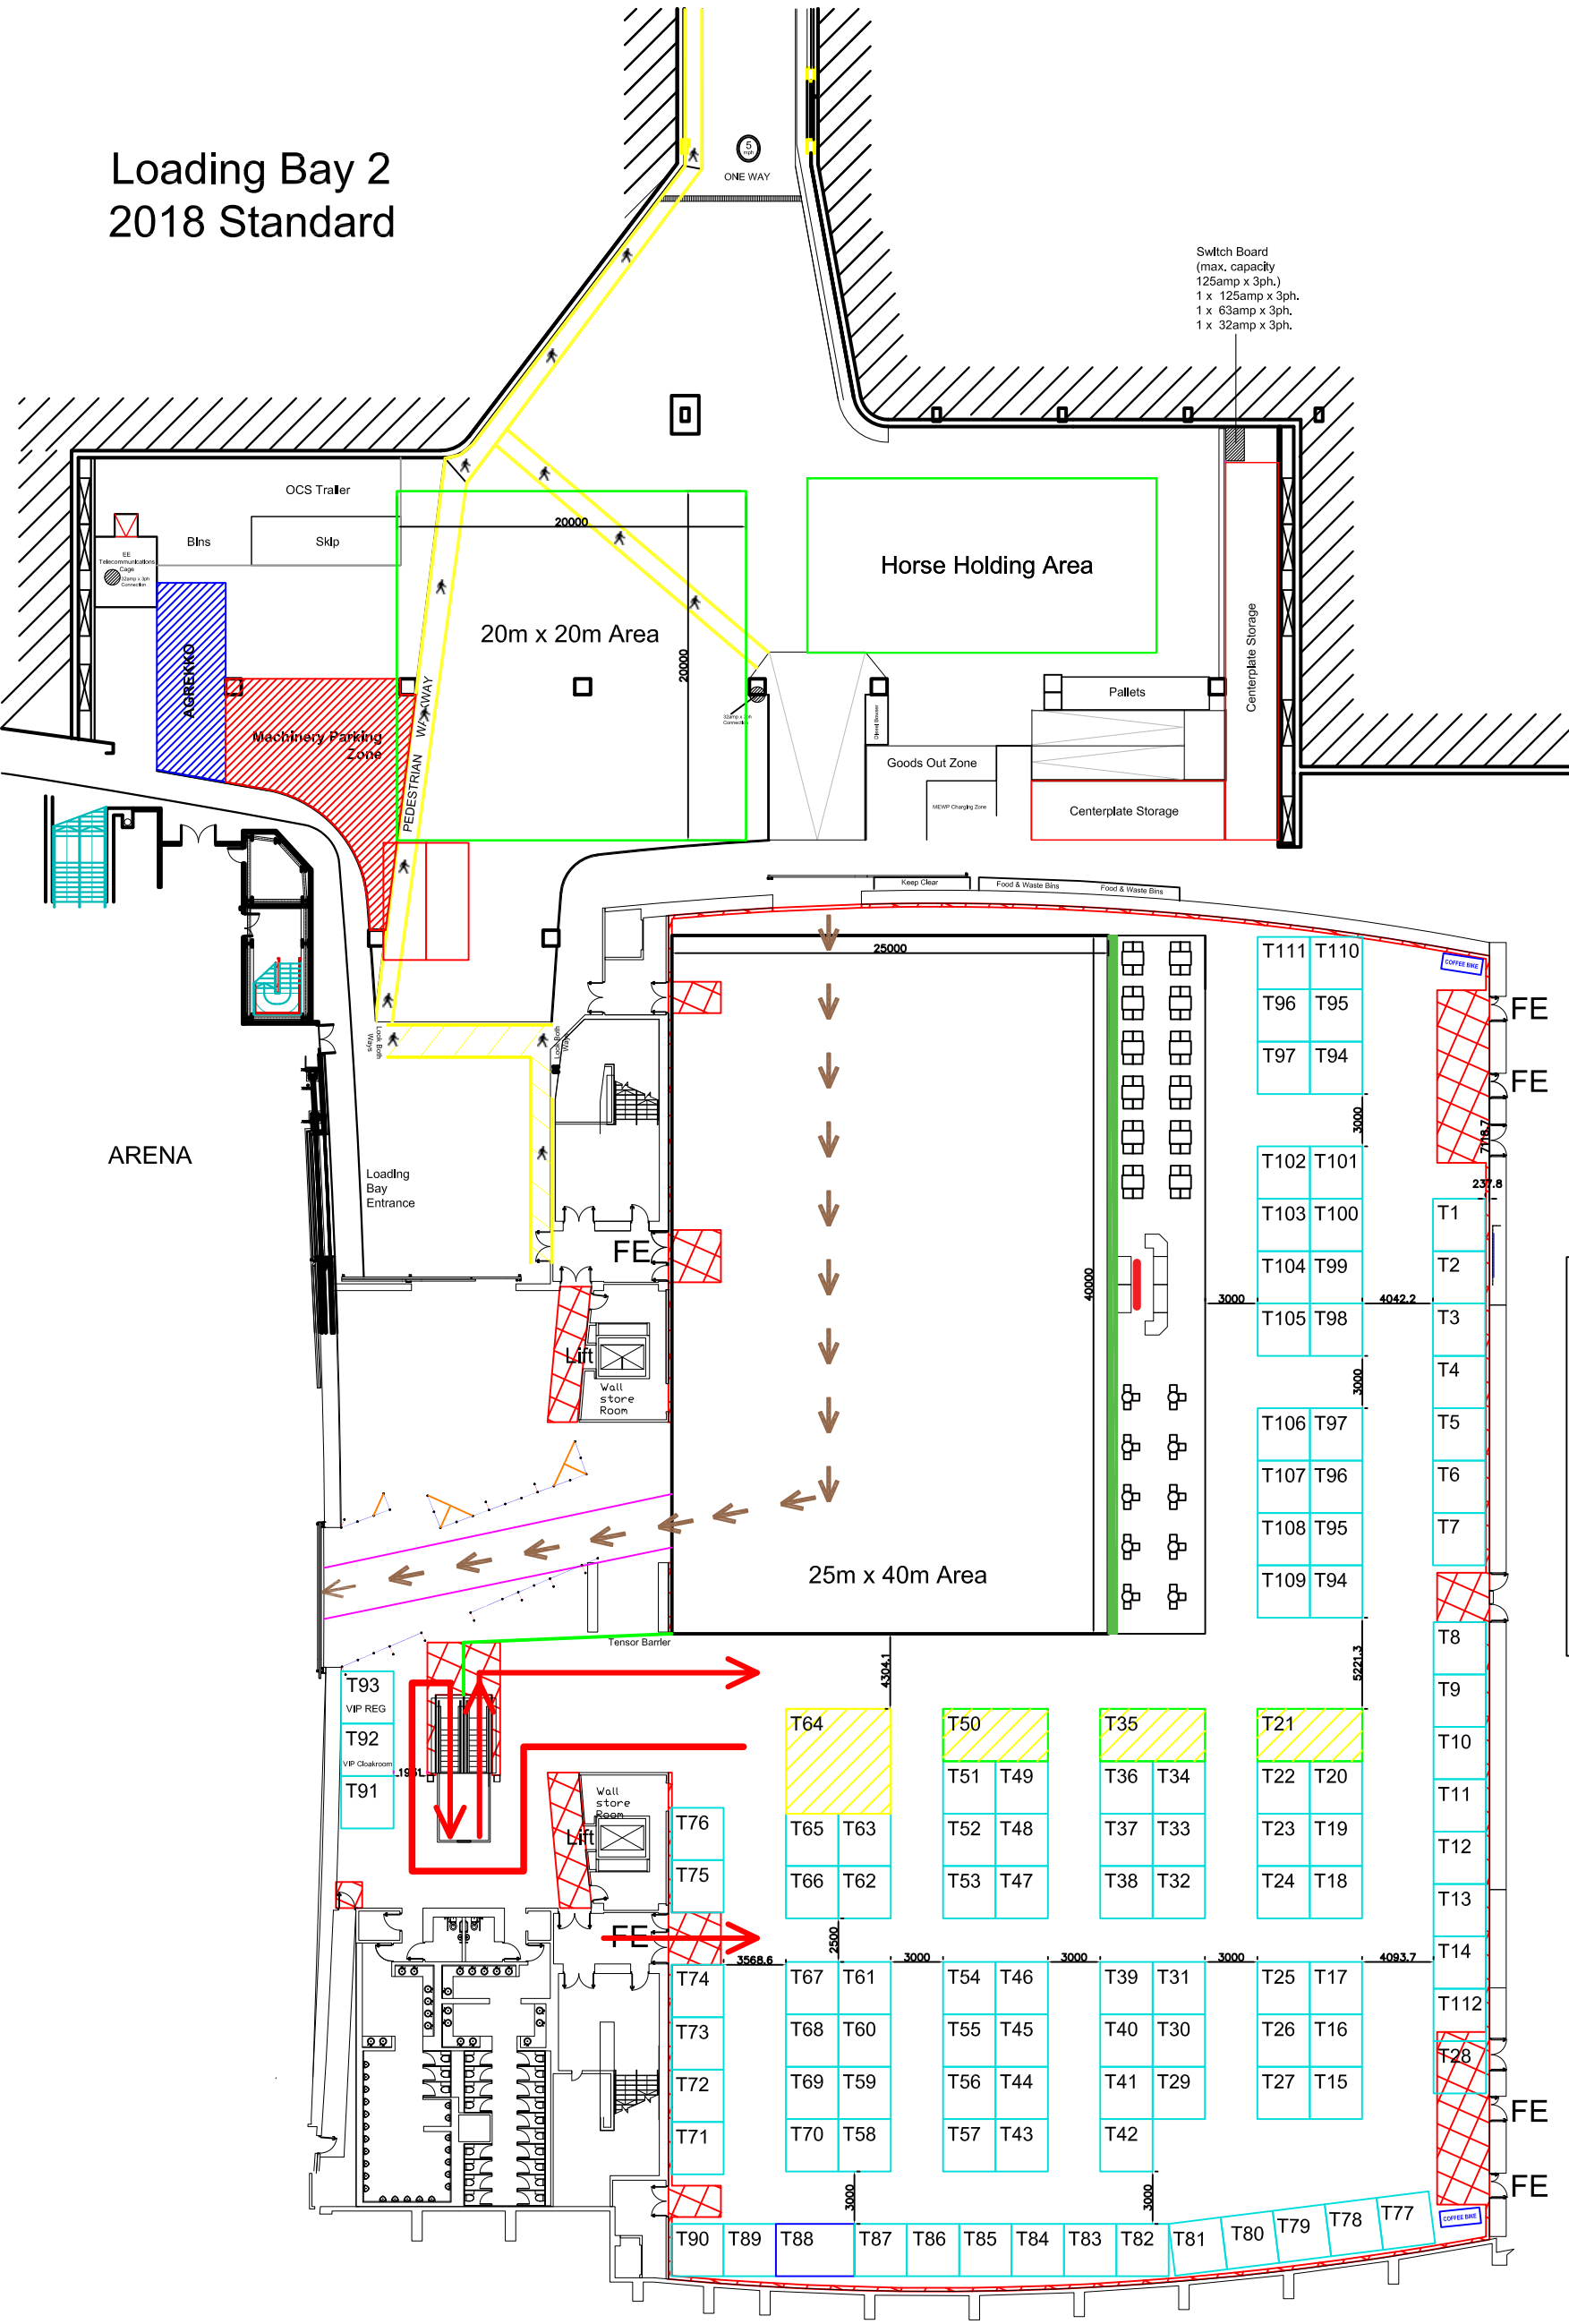

Loading Bay 2 2018 Standard

Trade Stand Dimensions

- 3m x 3m
- 6m x 6m
- 6m x 3m
- Premium Trade Stands
- Centreplate Banner

Note:
Position of doors and moveable walls are indicative

Date of Issue : 26.07.18
Version / Revision : A/C
Scale @ A3

Event : LIHS
Event Date : 2018-2019
Location : Hall 2 & LB2
Specs: :